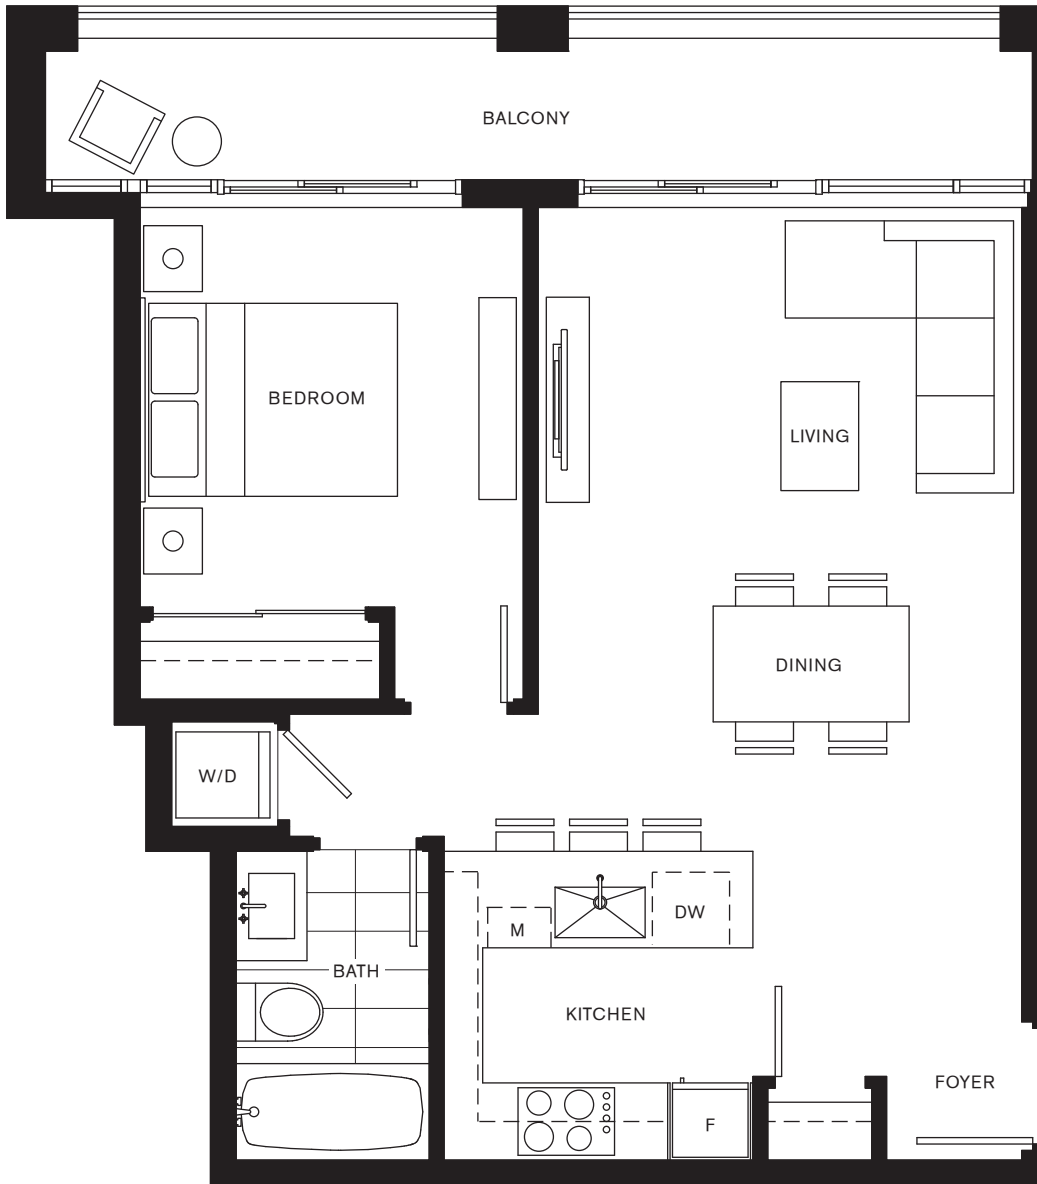

# D

## 1 BED

# TRAPP + HOLBROOK

MODERN LIVING IN HISTORIC NEW WESTMINSTER

COLUMBIA STREET

8TH TO 19TH FLOOR

COLUMBIA STREET

5TH TO 7TH FLOOR

**TOWER SUITES**

LEVELS 5 – 19

Dimensions, sizes, specifications, layouts and materials are approximate only and subject to change without notice. Floor plates may vary. Please see a sales representative for more details. E.&O.E.