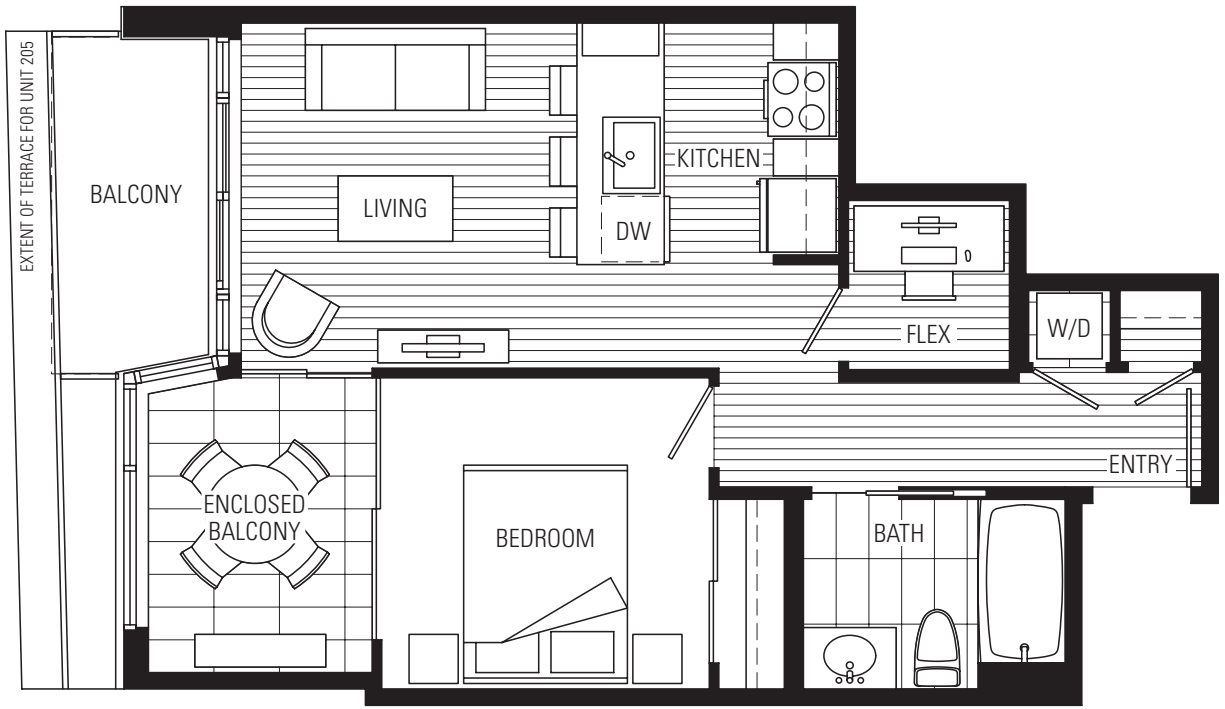

# PLAN W1B1 · 567 sf · 1 Bedroom + Enclosed Balcony + Flex

1708 Columbia Street

**WEST 1  
FLOORS 7-15**  
ALSO AVAILABLE IN WEST 1: UNITS 205, 305, 405, 507, 607, 1604

Dimensions, sizes, areas, specifications, layouts and materials are approximate only and subject to change without notice. Floor plates vary. Please see a sales representative for more details. 09.28.10. E.&O.E.

WALL CENTRE  
**False Creek**