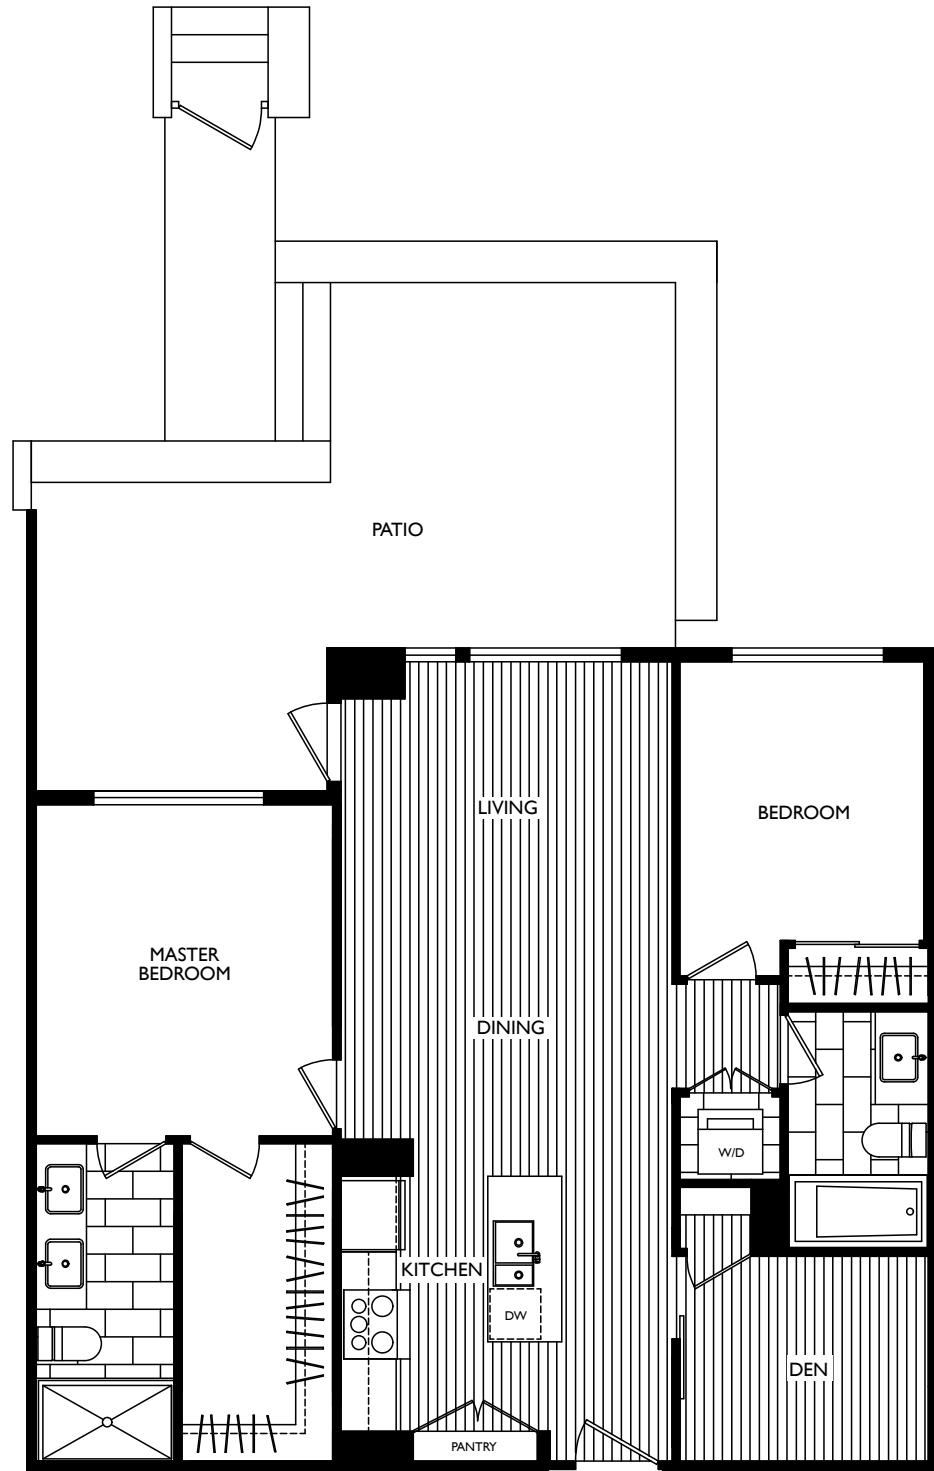

ORIZON

ON THIRD

PLAN D1

UNIT 3

2 Bedroom + Den

Interior: 921 sq.ft.

Exterior: 389 sq.ft.

Total: 1310 sq.ft.

In a continuing effort to improve our homes, Intracorp reserves the right to make any modifications and/or changes. Room sizes, square footage, specifications, features and outdoor spaces may vary. E. & O.E.