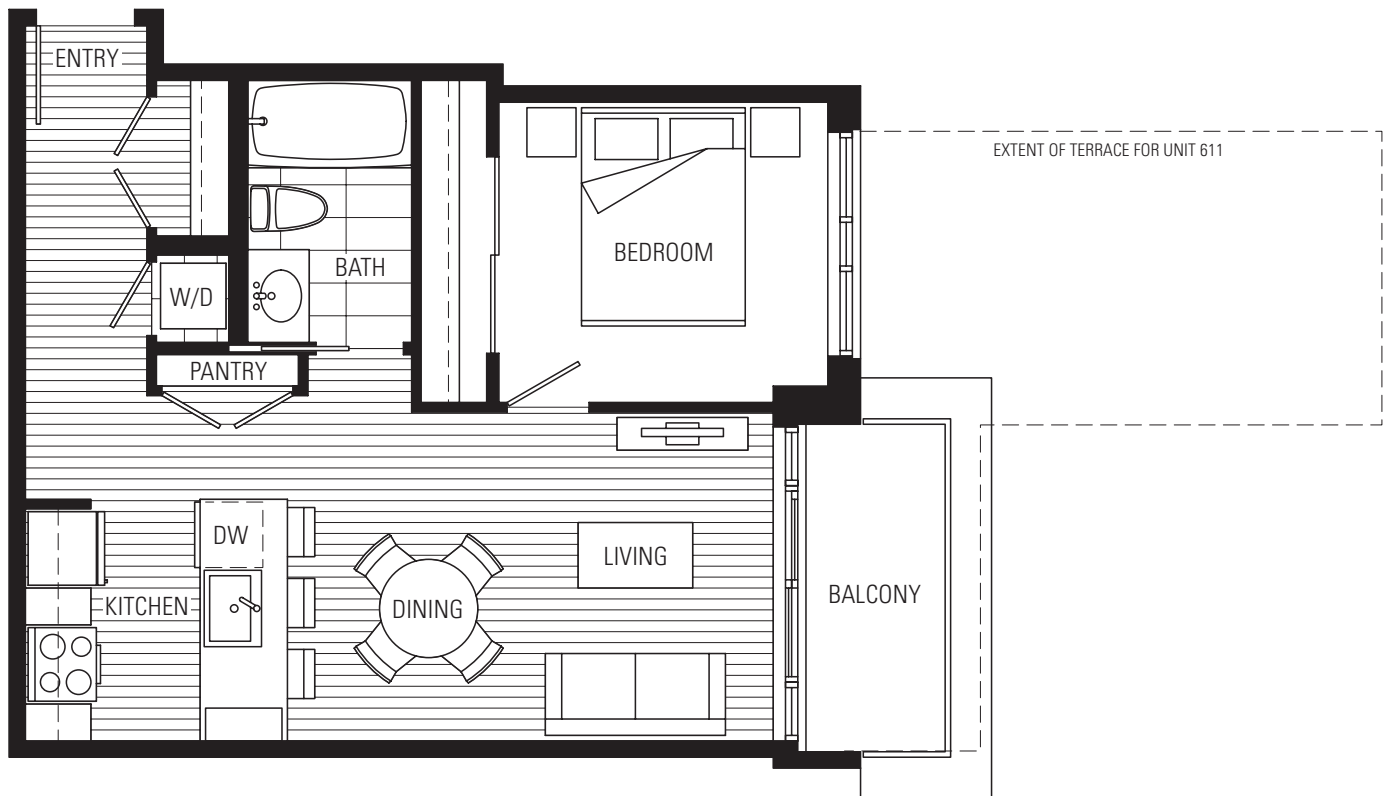

PLAN W1C2 · 519 sf · 1 Bedroom

1708 Columbia Street

**WEST 1
FLOORS 7-15**
ALSO AVAILABLE IN WEST 1: UNIT 611

Dimensions, sizes, areas, specifications, layouts and materials are approximate only and subject to change without notice. Floor plates vary. Please see a sales representative for more details. 09.28.10. E.&O.E.

WALL CENTRE FalseCreek