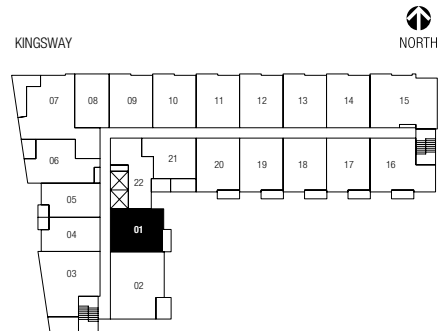

2300

KINGSWAY

THE TIME + PLACE

BUILDING 2

PLAN G

1 BED + FLEX • 523SF

LEVELS 3 TO 6
ALSO AVAILABLE ON LEVEL 2, 7, 8