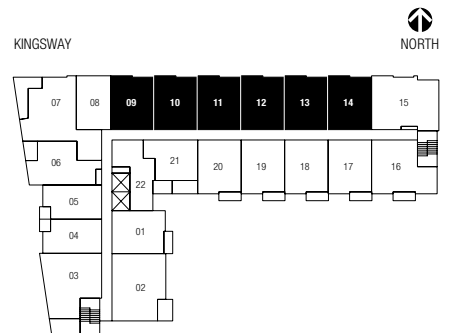

2300

KINGSWAY

THE TIME + PLACE

BUILDING 2

PLAN F

1 BED + DEN + FLEX · 529-536SF

LEVELS 3 TO 6
ALSO AVAILABLE ON LEVEL 2, 7