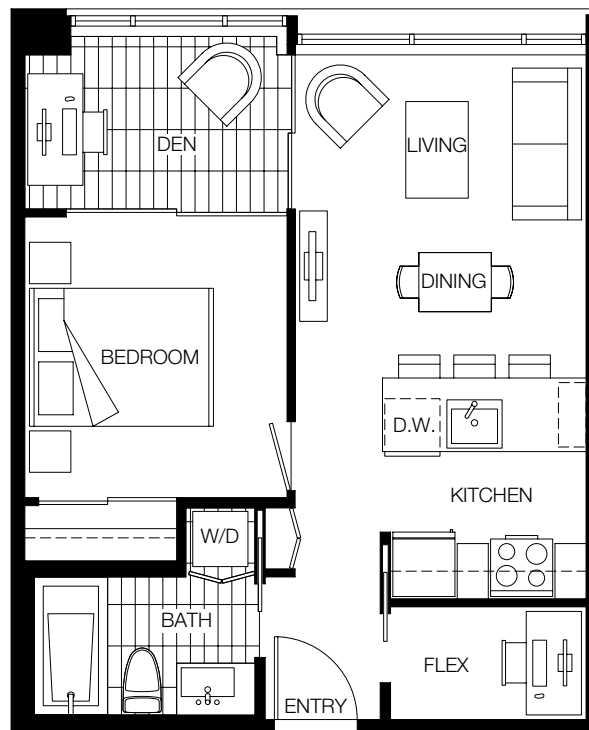

2300

KINGSWAY

THE TIME + PLACE

BUILDING 2

PLAN F

1 BED + DEN + FLEX · 529-536SF

LEVELS 3 TO 6
ALSO AVAILABLE ON LEVEL 2, 7