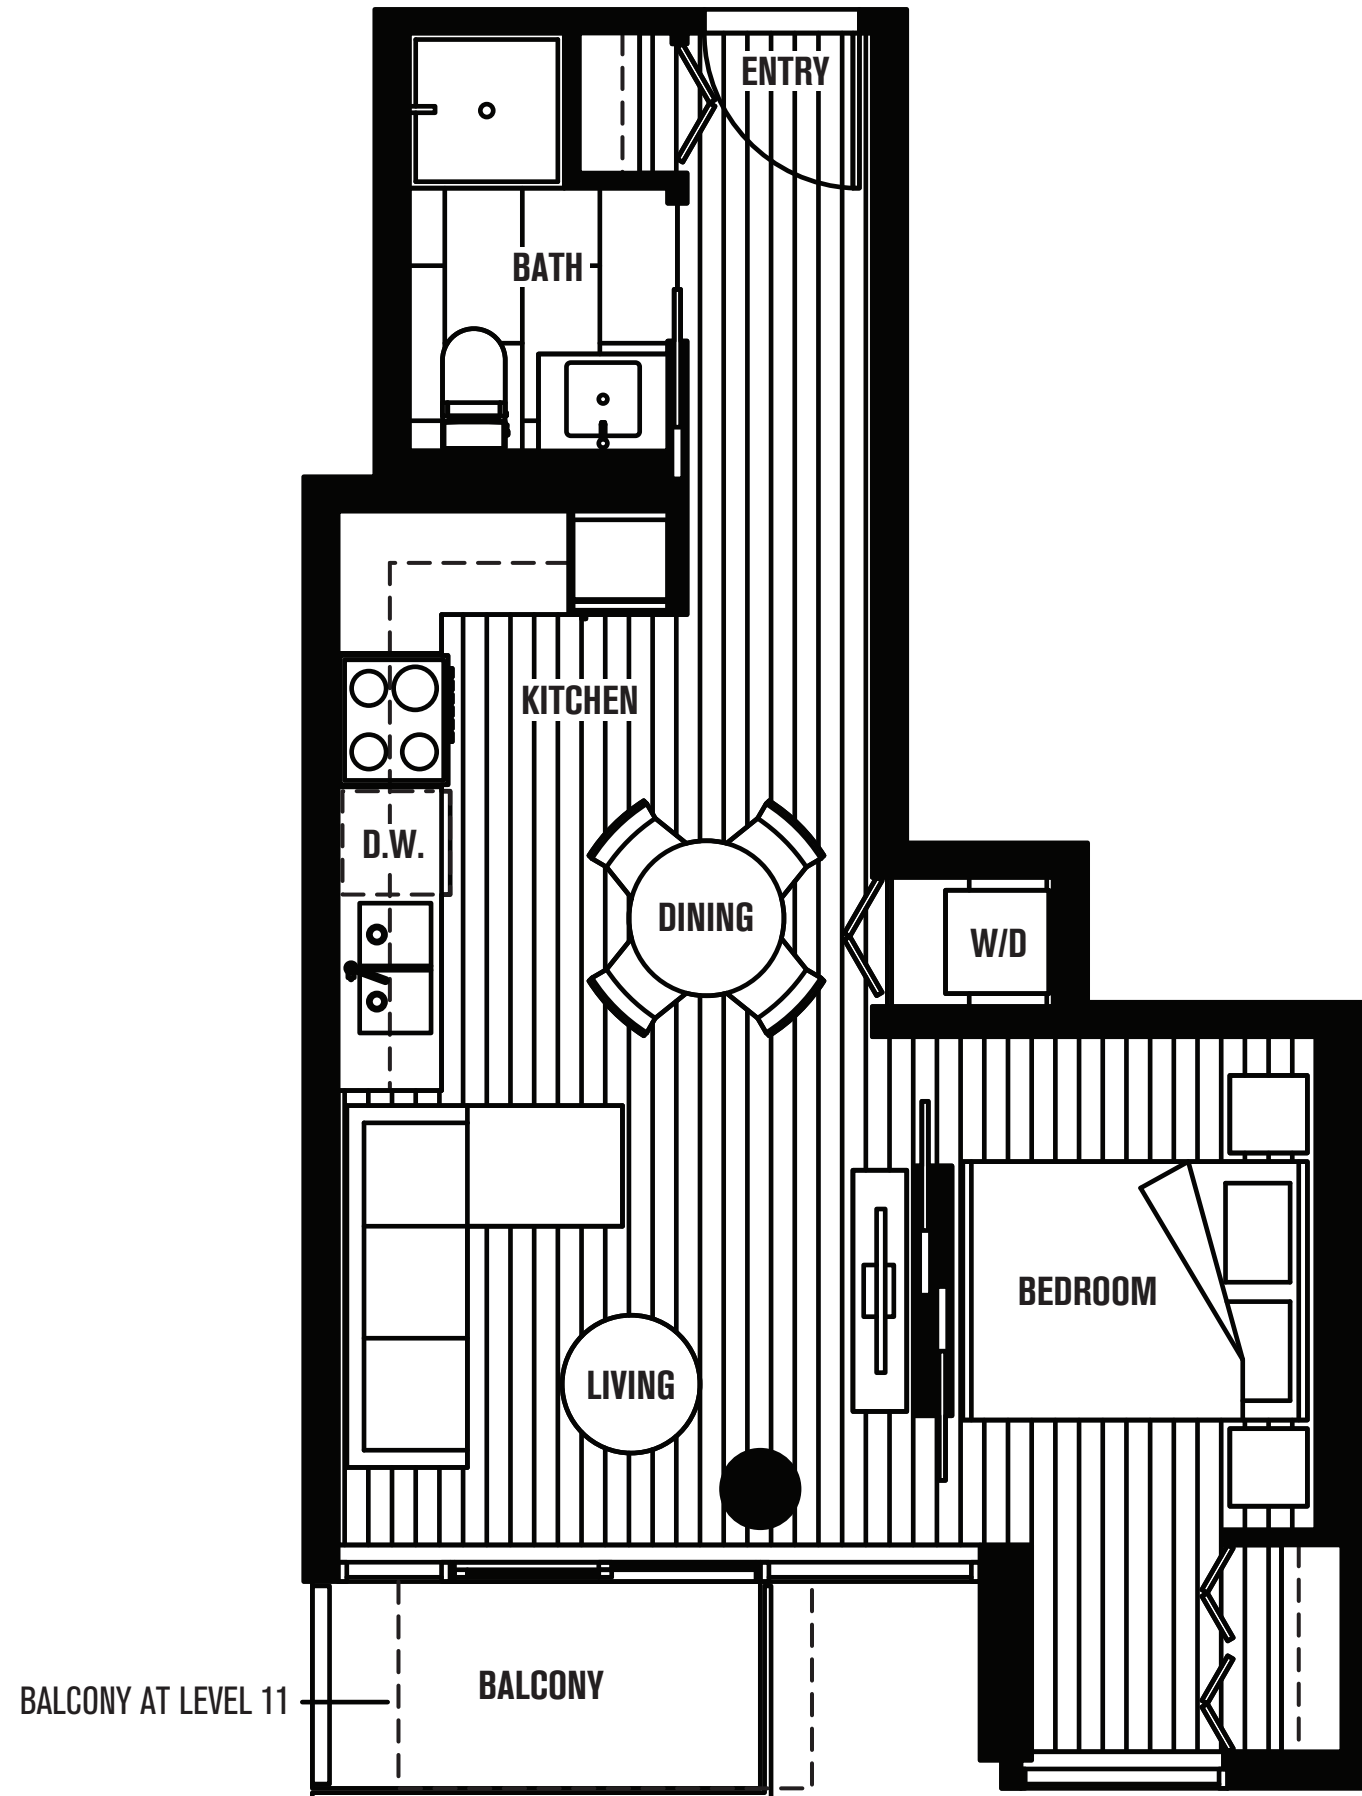

theRaymur

@ Strathcona Village

PLAN A2
1 BEDROOM
454 SQ FT

HASTINGS ST.
12TH FLOOR

HASTINGS ST.
11TH FLOOR

HASTINGS ST.
3RD FLOOR
ALSO AVAILABLE ON LEVELS 7 & 8