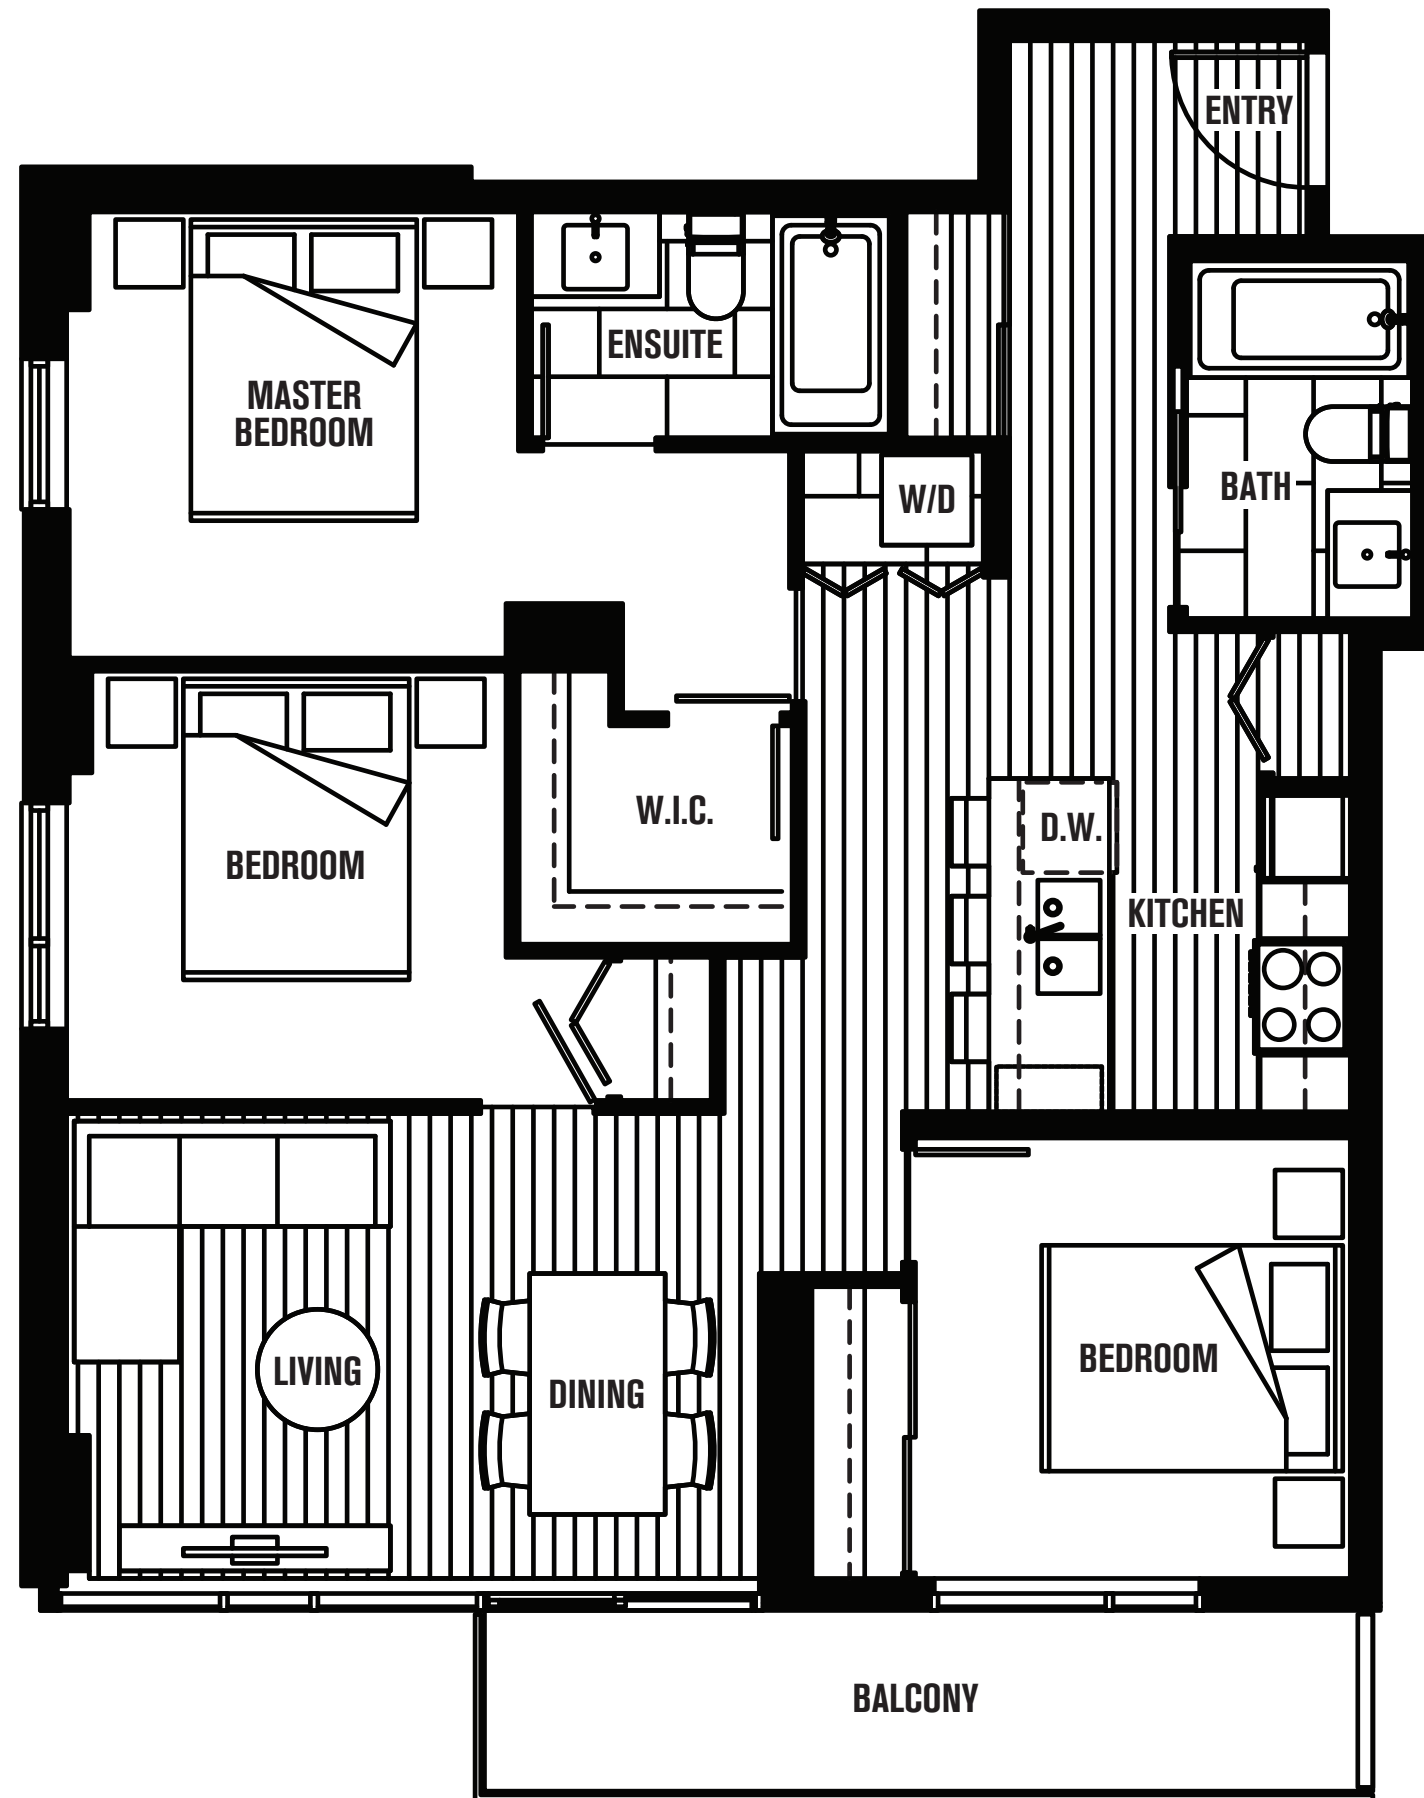

theRaymur

@ Strathcona Village

PLAN L
3 BEDROOM
961 SQ FT

HASTINGS ST.

3RD FLOOR

ALSO AVAILABLE ON LEVEL 7