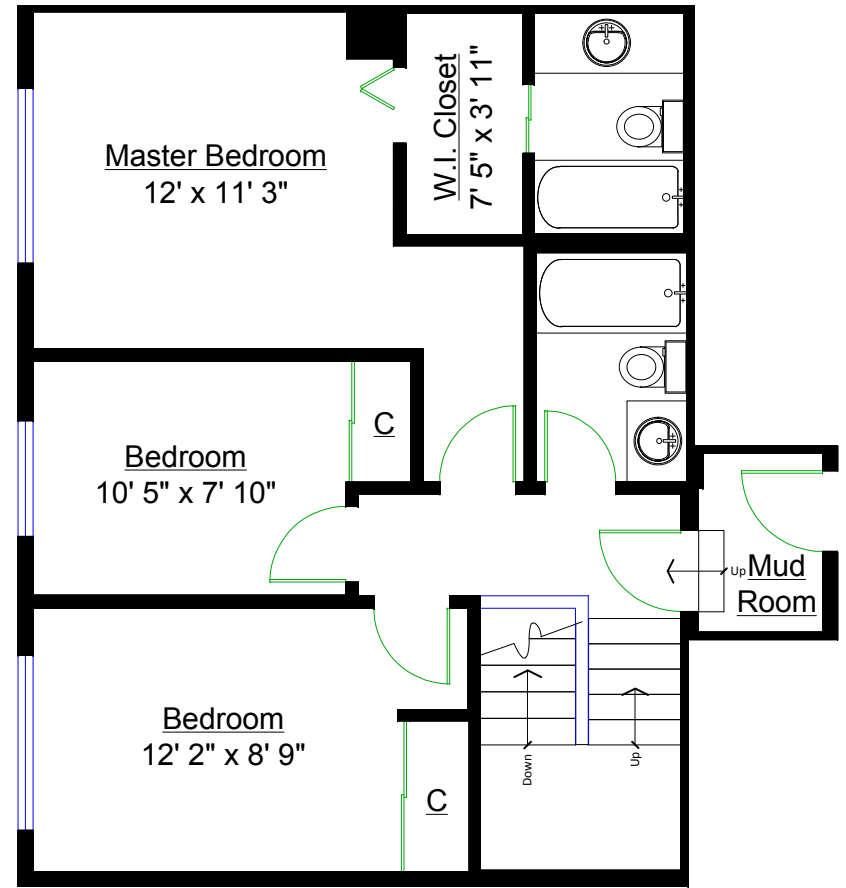

8590 Wilderness Court, Burnaby

Derek Kai PREC
604-868-1666
&
Susan Chow PREC
604-765-8269

MAIN LEVEL

UPPER LEVEL

Totals**

Main Level: 700 sq. ft.
Upper Level: 710 sq. ft.
TOTAL: 1,410 sq. ft.

Other Areas

Patio: 78 sq. ft.

** Approx. based on interior measurements to exterior walls
** Total square footage taken from strata documents