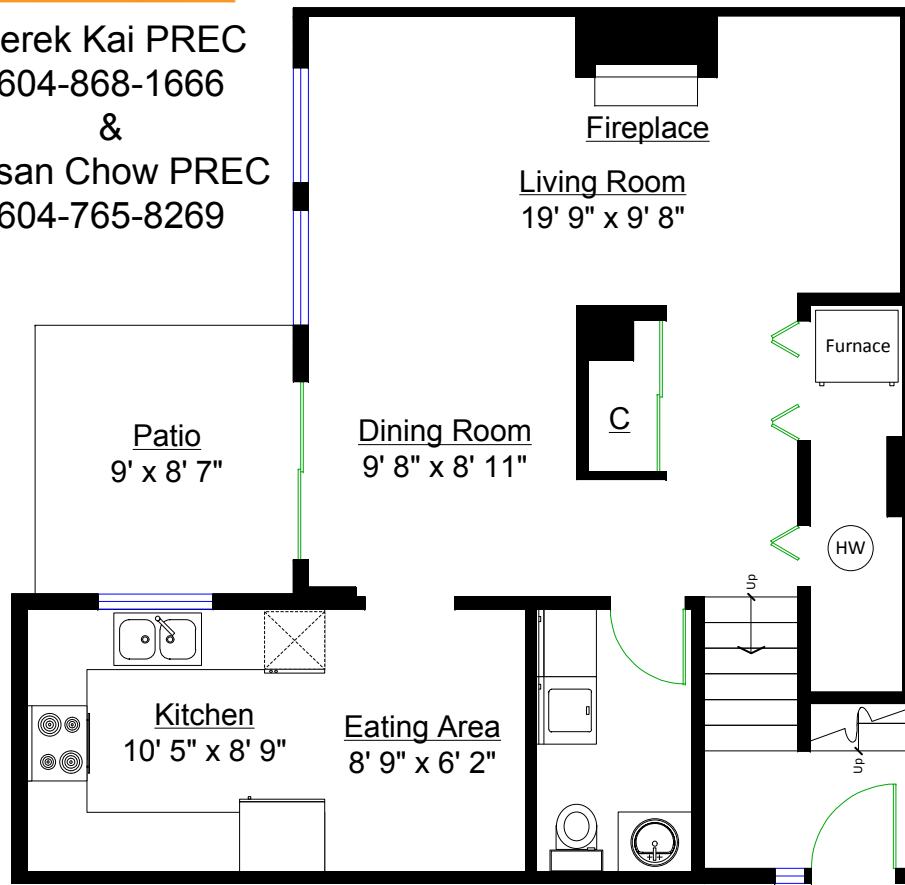

8590 Wilderness Court, Burnaby

Derek Kai PREC
604-868-1666
&
Susan Chow PREC
604-765-8269

MAIN LEVEL

UPPER LEVEL

Totals**

Main Level: 700 sq. ft.
Upper Level: 710 sq. ft.
TOTAL: 1,410 sq. ft.

Other Areas

Patio: 78 sq. ft.

** Approx. based on interior measurements to exterior walls
** Total square footage taken from strata documents