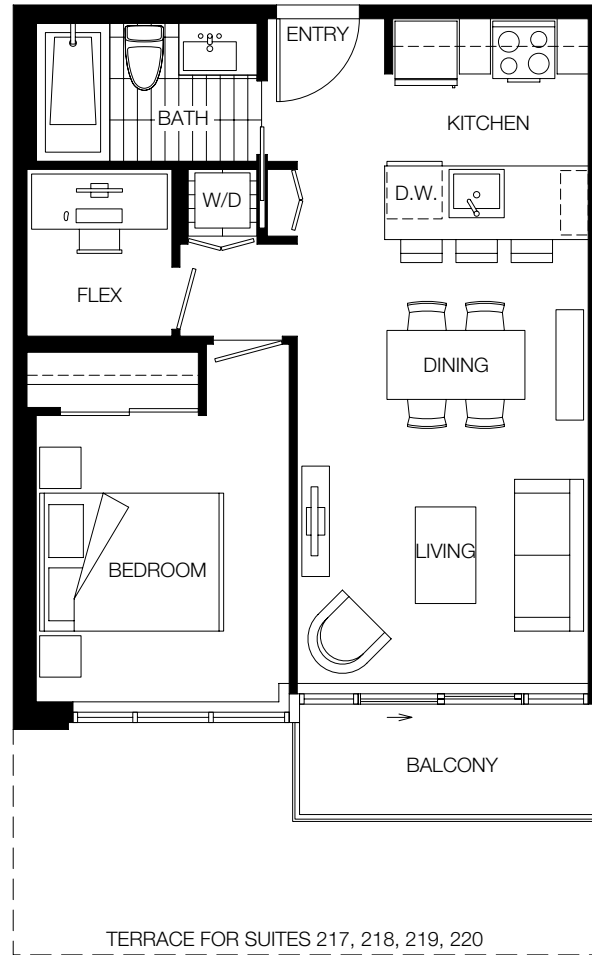

2300

KINGSWAY

THE TIME + PLACE

BUILDING 2

PLAN E

1 BED + FLEX · 533SF

LEVELS 3 TO 6
ALSO AVAILABLE ON LEVEL 2, 7, 8