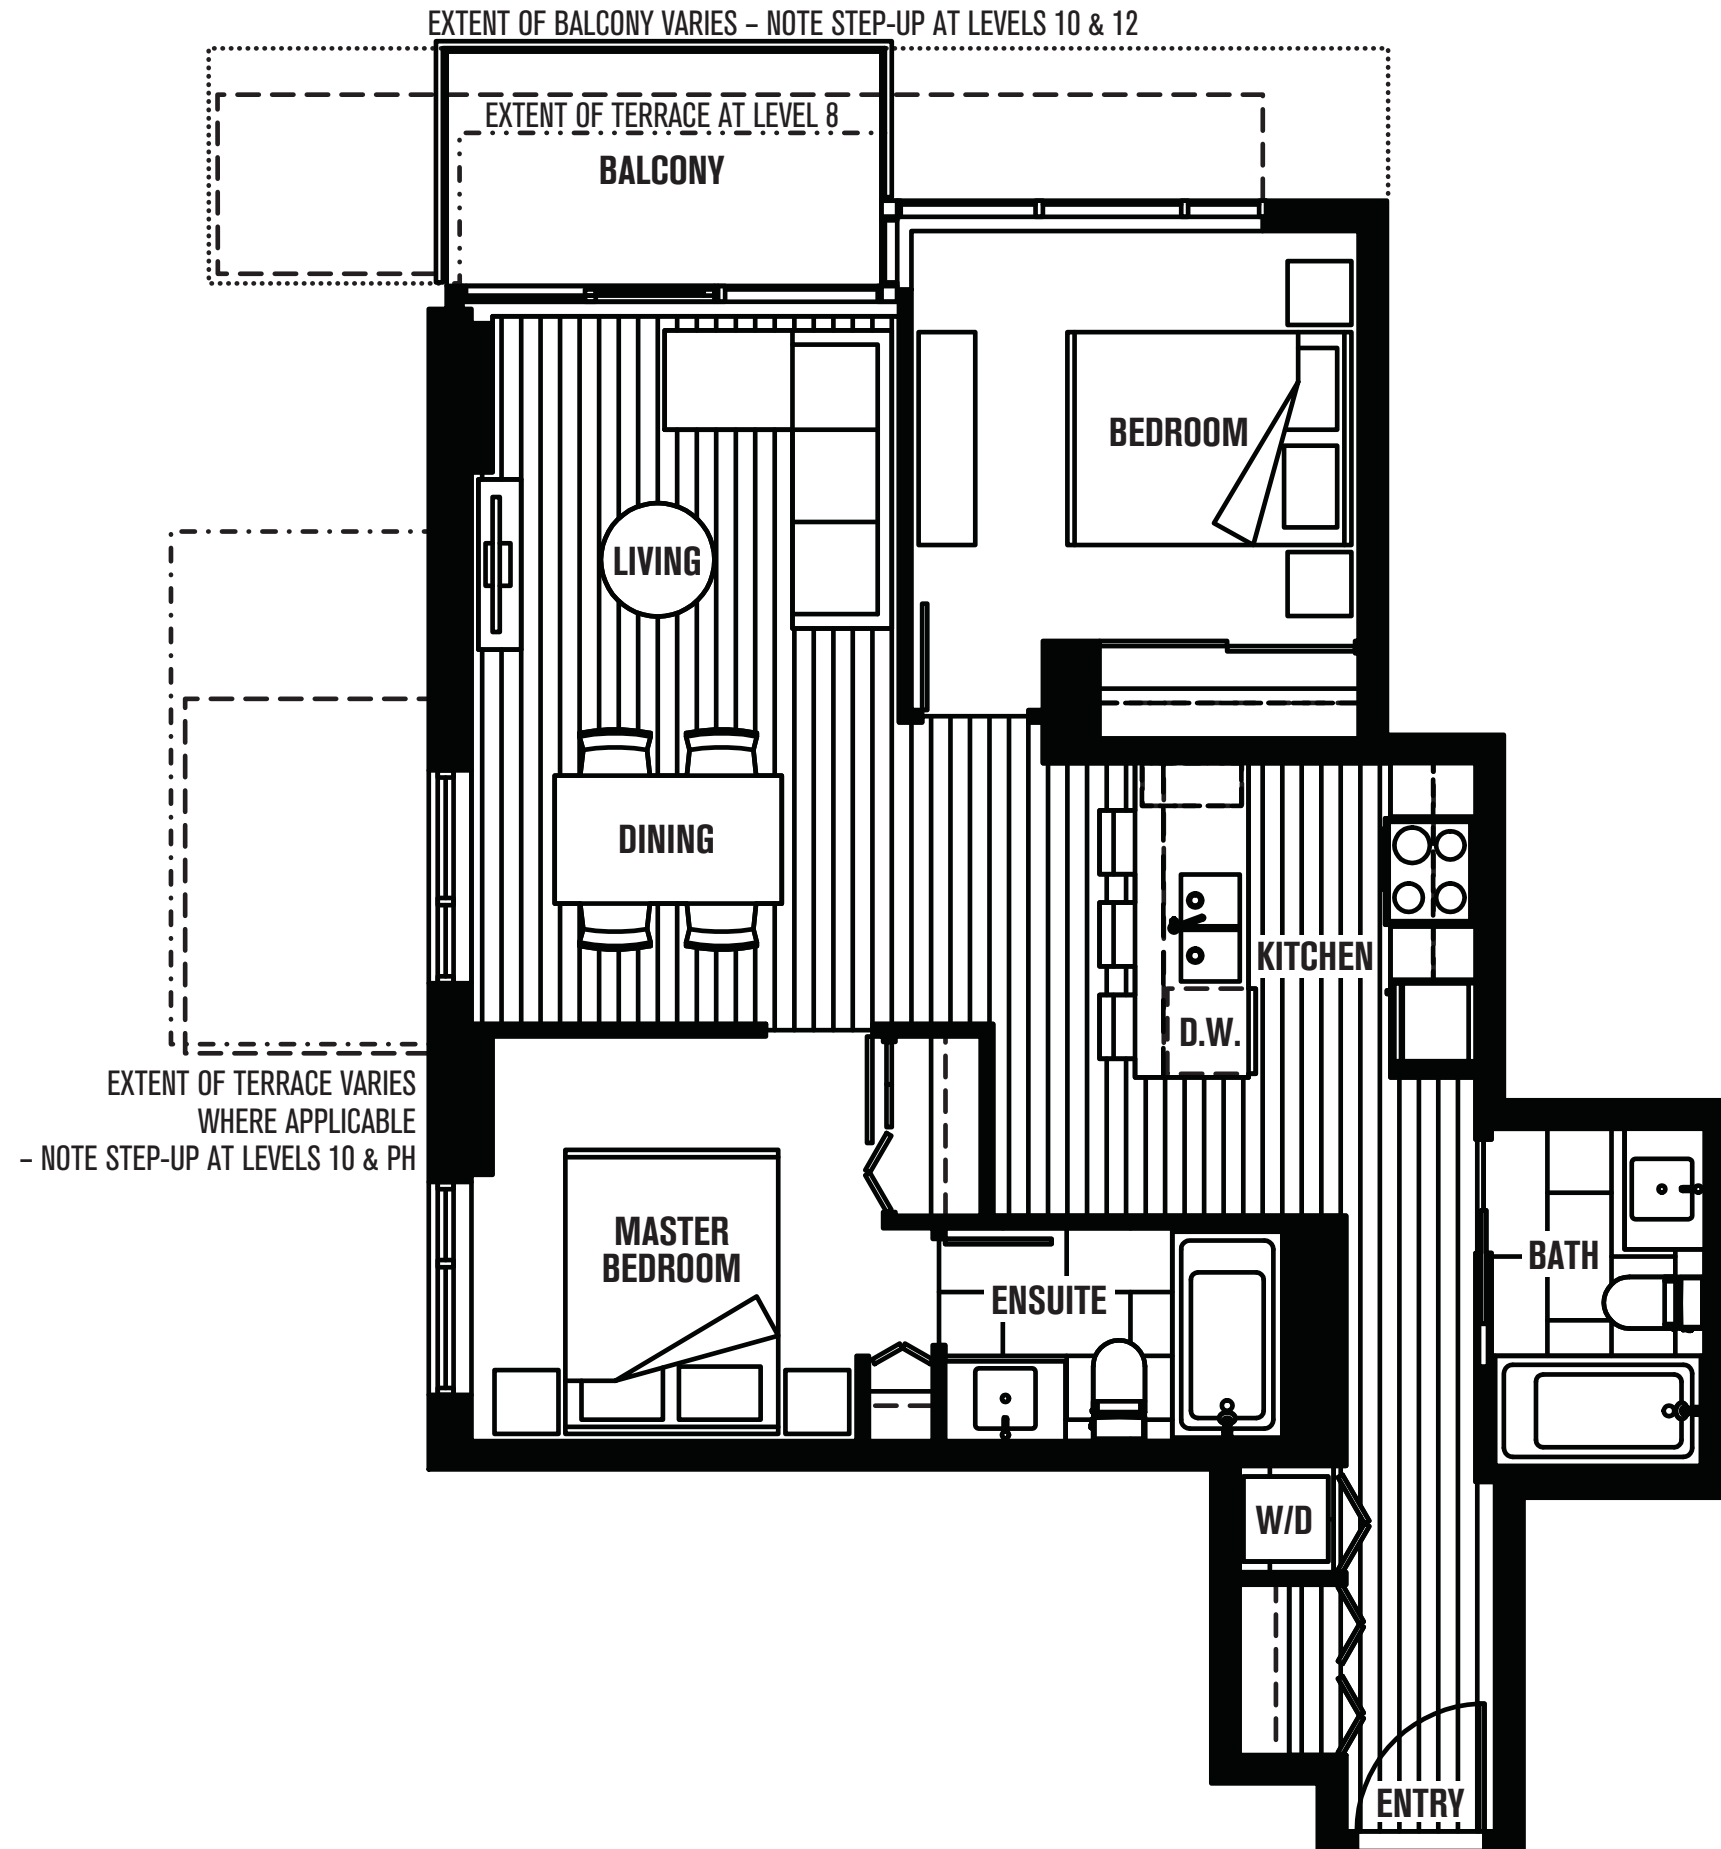

theRaymur

@ Strathcona Village

PLAN Z
2 BEDROOM
775 SQ FT

HASTINGS ST.
PH FLOOR

HASTINGS ST.
10TH FLOOR
ALSO AVAILABLE ON LEVEL 12

HASTINGS ST.
8TH FLOOR