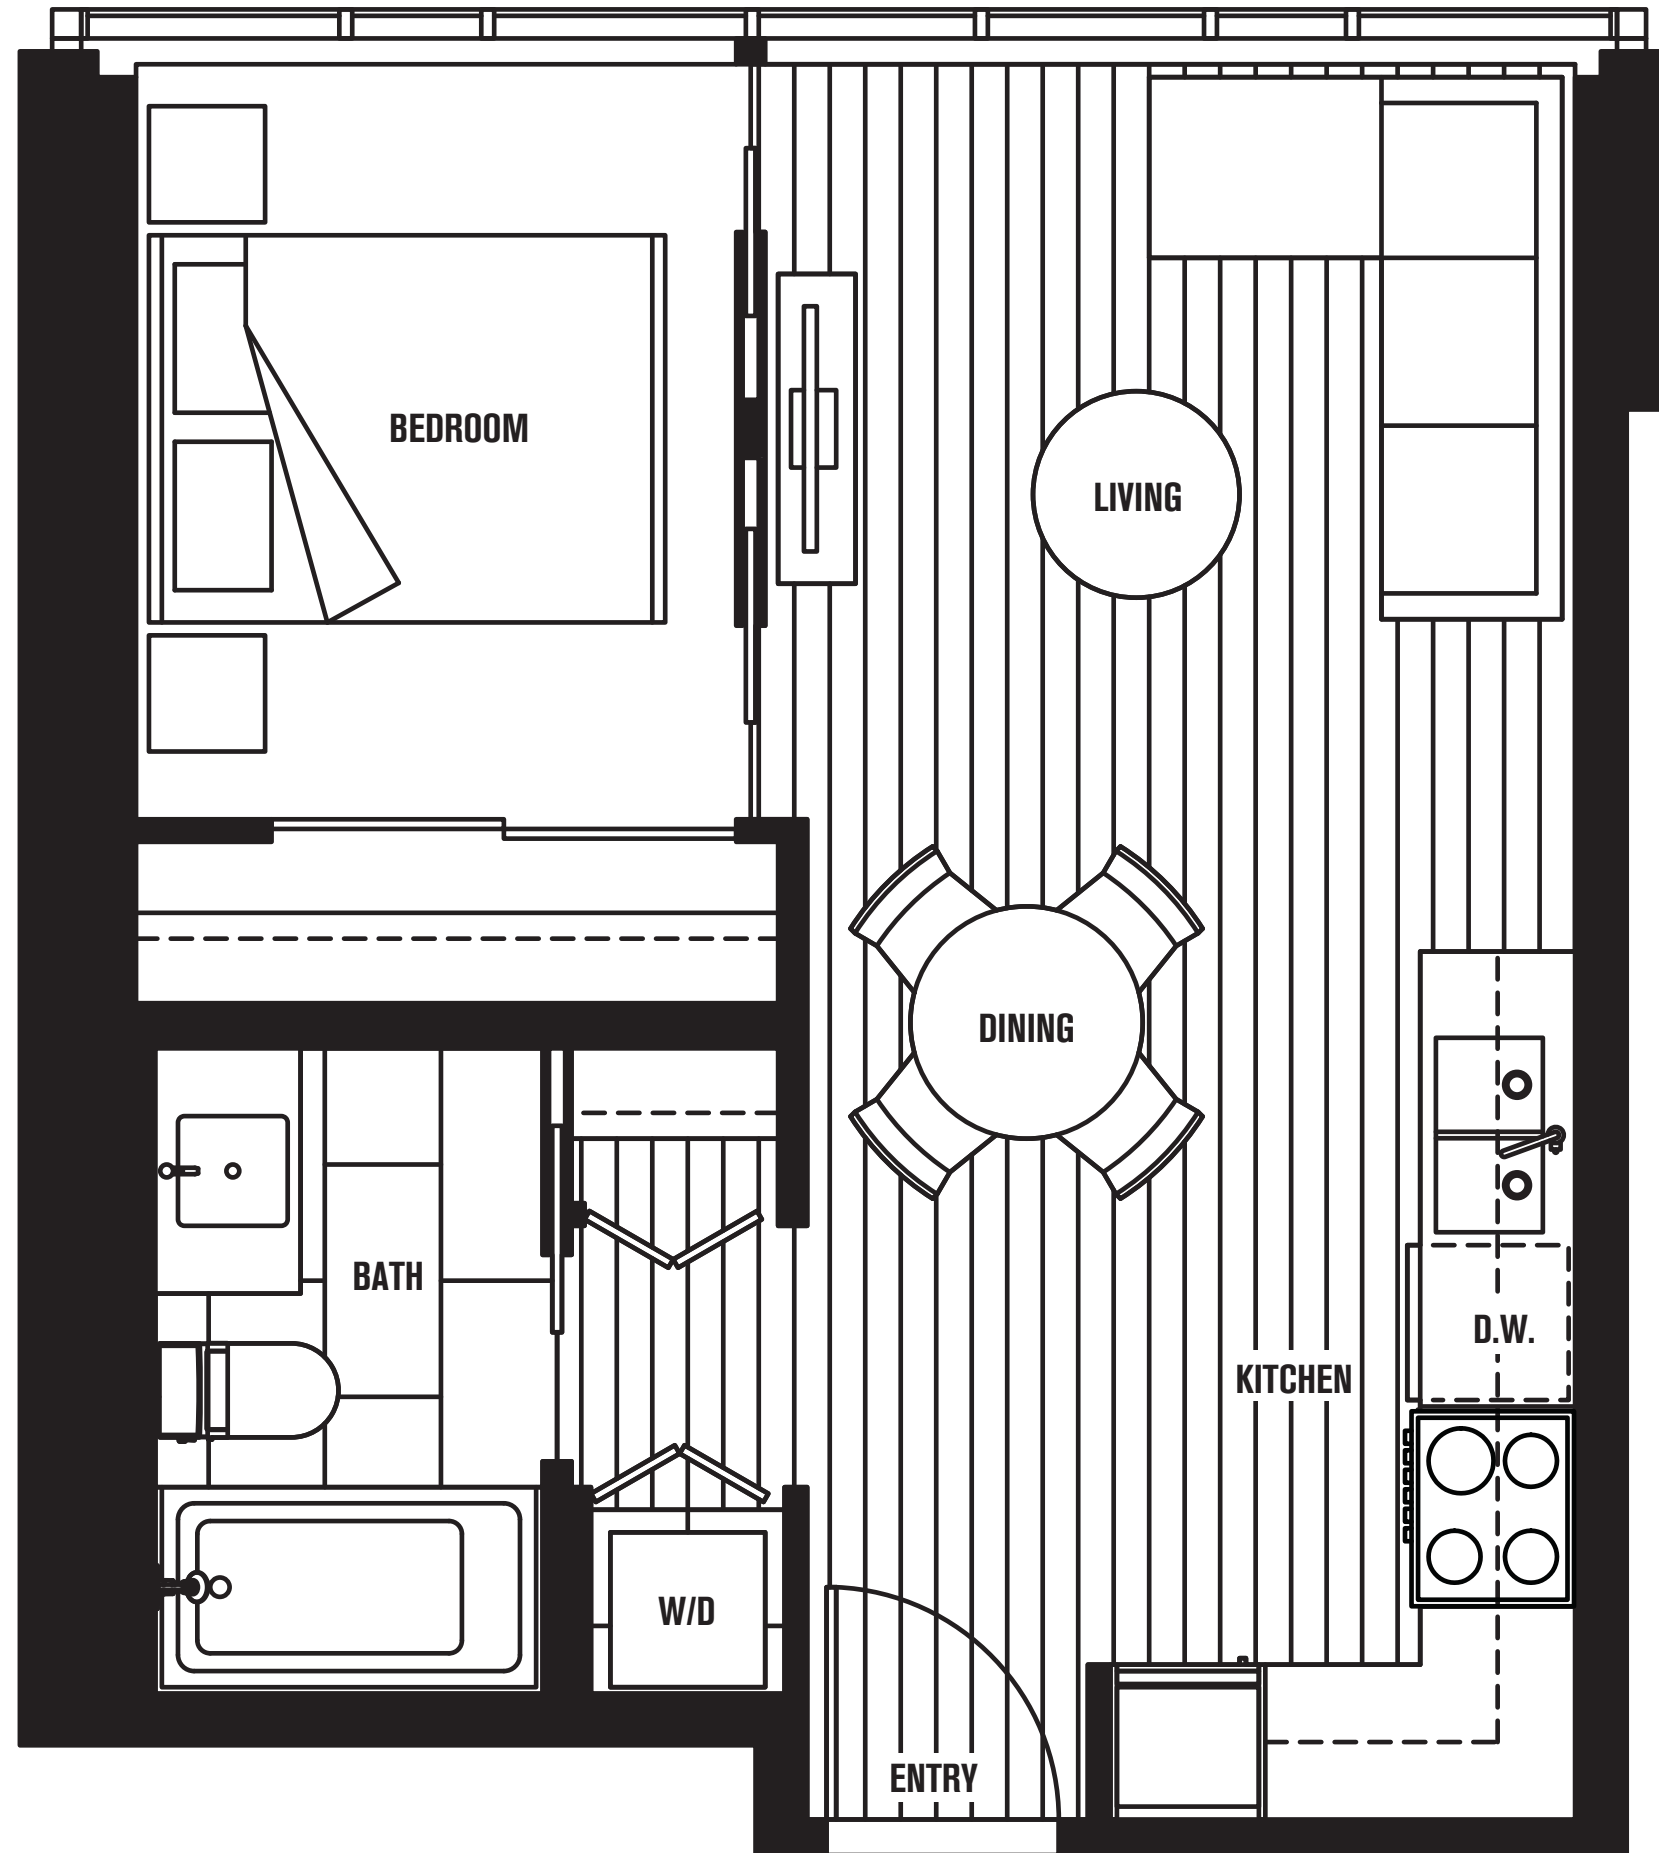

theBallantyne
@Strathcona Village

PLAN S
1 BEDROOM
462 SQ FT

HASTINGS ST.

7TH FLOOR